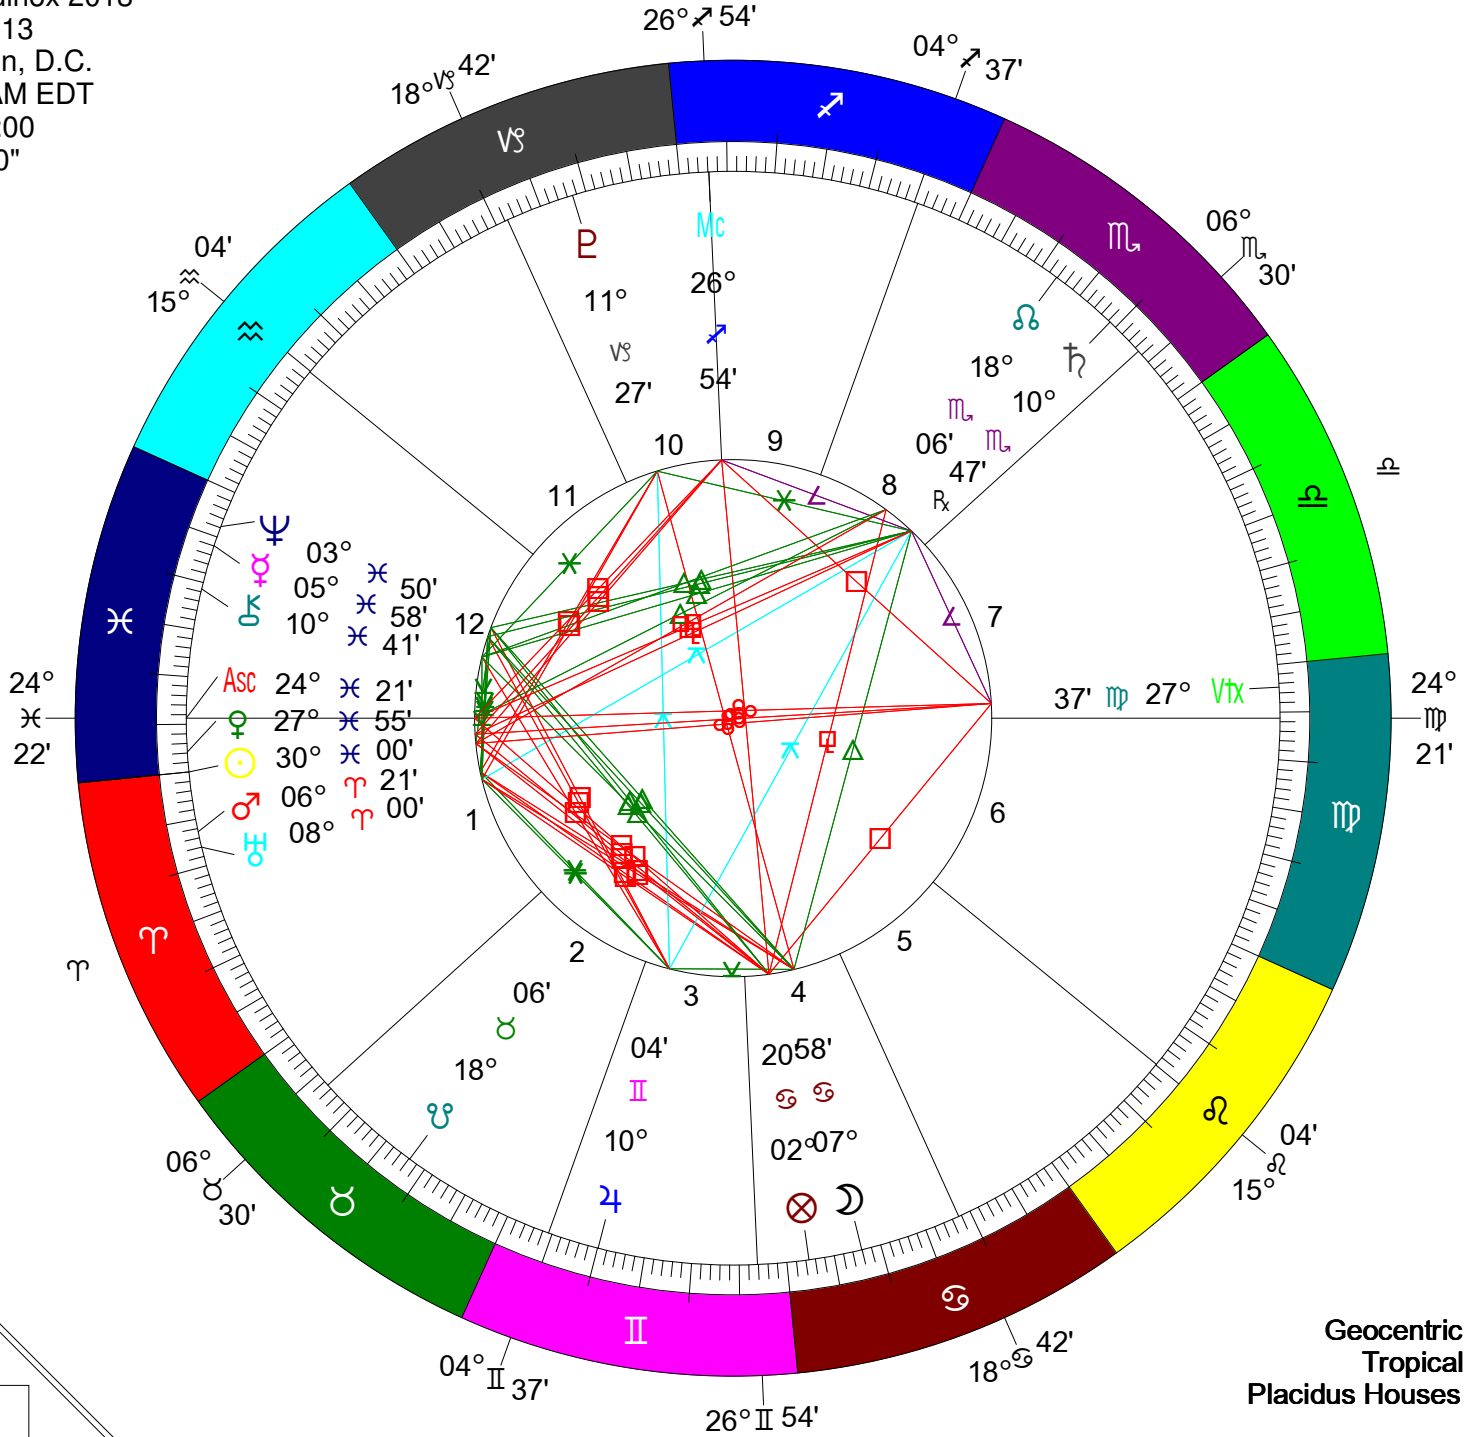

Vernal Equinox 2013
 Mar 20, 2013
 Washington, D.C.
 07:02:00 AM EDT
 Zone: +04:00
 077W01'00"
 38N51'00"

Geocentric
 Tropical
 Placidus Houses

☉	☽												
☽													

Fir	Ear	Air	Wat
2	1	1	6
Crd	Fix	Mut	
4	1	5	

Pl	Planet	Position	Elem	Digni	Ru
☽	Moon	07° 58' ♋	Water	Ruler	☽
☉	Sun	30° 21' ♉	Water	☽	☽
☿	Mercury	05° 58' ♉	Water	Detri	☽
♀	Venus	27° 55' ♉	Water	Exalt	☽
♂	Mars	06° 21' ♉	Fire	Ruler	♂
♃	Jupiter	10° 04' ♉	Air	Detri	♀
♄	Saturn	10° 47' ♋	Water	♂	♂
♅	Uranus	08° 00' ♉	Fire	♂	♂
♆	Neptune	03° 50' ♉	Water	Ruler	♀
♇	Pluto	11° 27' ♋	Earth		♀
♁	Node	18° 06' ♋	Water		♂
☾	Midheaven	26° 54' ♎	Fire		☽
♁	Ascendant	24° 21' ♉	Water		☽
♁	Part Fortn	02° 20' ♋	Water		☽